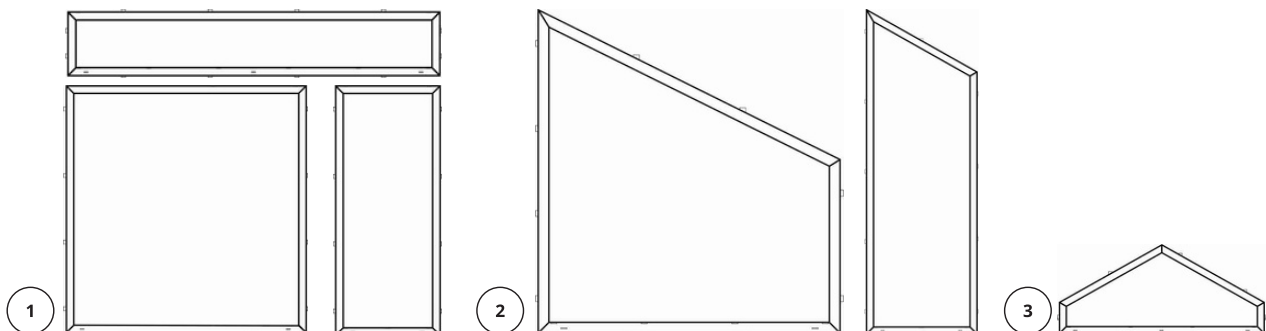

uPVC Windows

Tilt and Turn Windows

Note. Tilt and Turn windows made as a single panel without the partition has limits of Max width = 1400 mm and height = 1500 mm.

Tilt only Windows

Note. Min height of 400 mm apply to tilt only windows.

Euro Slide Windows

Notes. Min height of 700 mm apply to Euro slide windows.

Fixed Windows

UPVC WINDOWS AND DOORS WITH DECORATIVE PARTITIONS

Decorative partitions are available with any door or window. As partitions are installed in the space between two panes of glass, this means you can have a colonial or French style house without the hassle to clean the small panes of glass and dust collecting partitions.