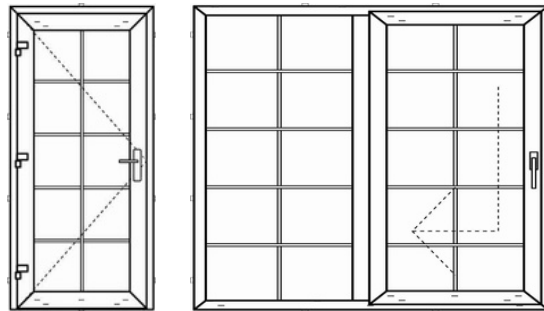

UPVC WINDOWS AND DOORS WITH DECORATIVE PARTITIONS

Decorative partitions are available with any door or window. As partitions are installed in the space between two panes of glass, this means you can have a colonial or French style house without the hassle to clean the small panes of glass and dust collecting partitions.

Doors

Windows