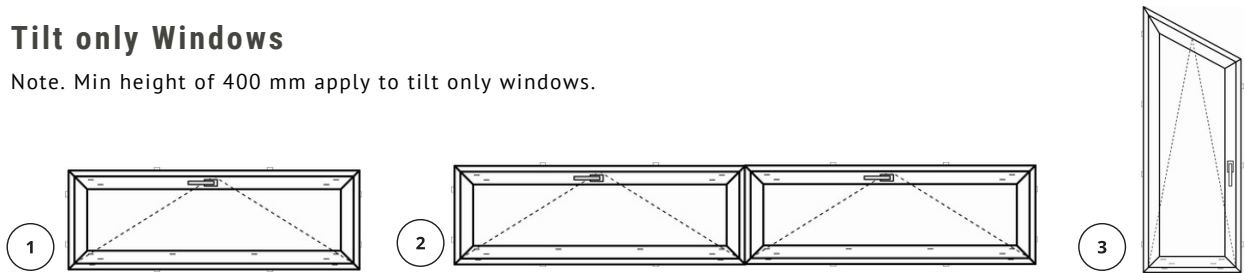

[Read more:](#)

<https://scandicabins.com.au/upvc-windows/>

uPVC Doors

Hinged Doors

Euro Slide Doors

Notes. Euro slide doors come in fixed dimensions, 2100 mm high and 1000 mm wide panels.

Tilt & Slide Doors

uPVC Windows

Tilt and Turn Windows

Note. Tilt and Turn windows made as a single panel without the partition has limits of Max width = 1400 mm and height = 1500 mm.

Tilt only Windows

Note. Min height of 400 mm apply to tilt only windows.

Euro Slide Windows

Notes. Min height of 700 mm apply to Euro slide windows.

Fixed Windows

UPVC WINDOWS AND DOORS WITH DECORATIVE PARTITIONS

Decorative partitions are available with any door or window. As partitions are installed in the space between two panes of glass, this means you can have a colonial or French style house without the hassle to clean the small panes of glass and dust collecting partitions.