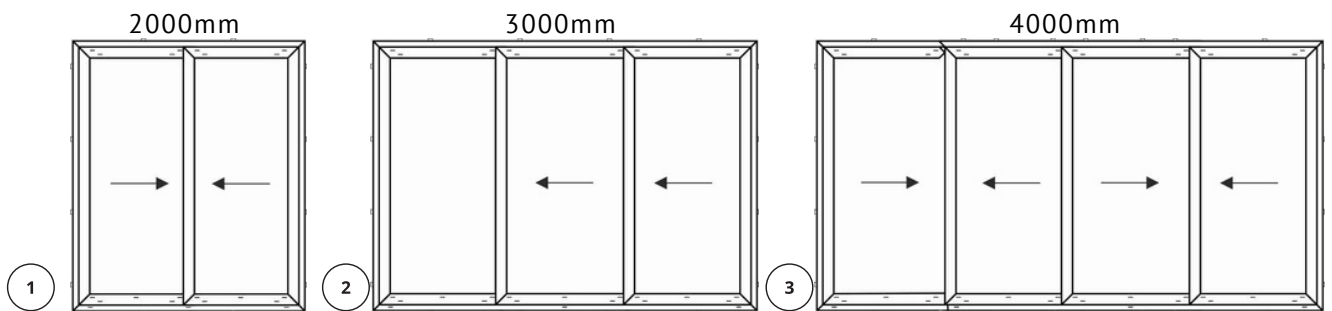

[Read more:](#)

<https://scandicabins.com.au/upvc-windows/>

uPVC Doors

Hinged Doors

Euro Slide Doors

Notes. Euro slide doors come in fixed dimensions, 2100 mm high and 1000 mm wide panels.

Tilt & Slide Doors

uPVC Windows

Tilt and Turn Windows

Note. Tilt and Turn windows made as a single panel without the partition has limits of Max width = 1400 mm and height = 1500 mm.

Tilt only Windows

Note. Min height of 400 mm apply to tilt only windows.

Euro Slide Windows

Notes. Min height of 700 mm apply to Euro slide windows.

Fixed Windows

UPVC WINDOWS AND DOORS WITH DECORATIVE PARTITIONS

Decorative partitions are available with any door or window. As partitions are installed in the space between two panes of glass, this means you can have a colonial or French style house without the hassle to clean the small panes of glass and dust collecting partitions.