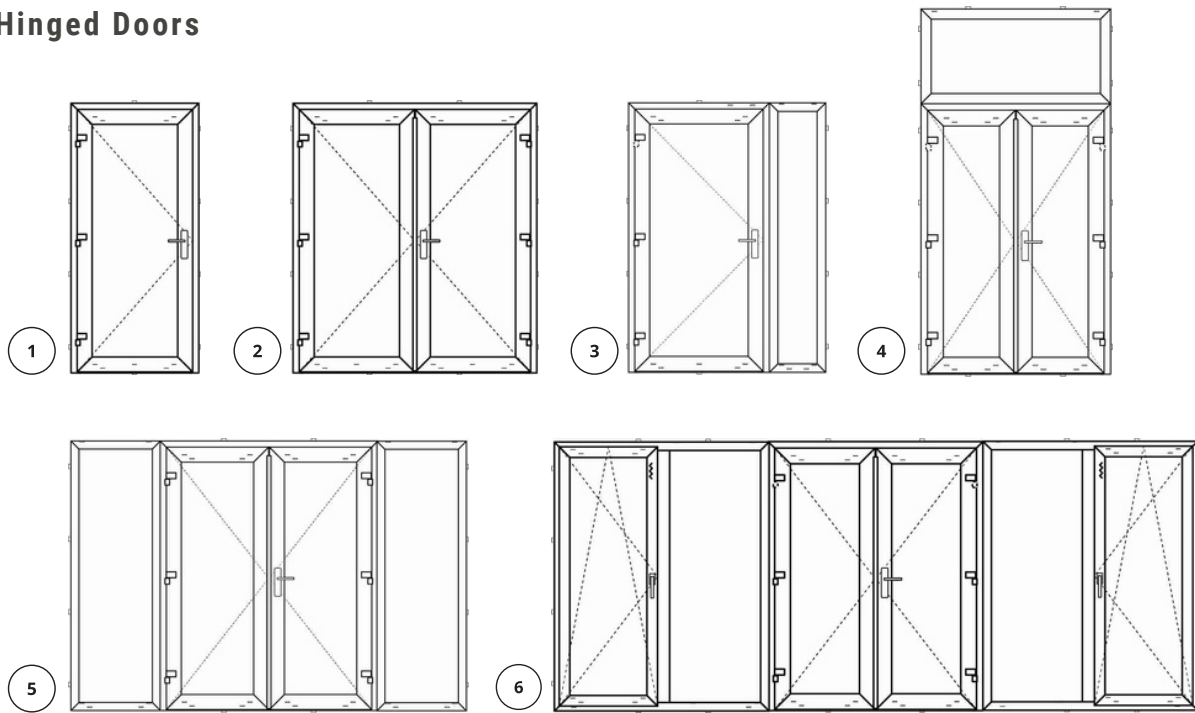

[Read more:](#)

<https://scandicabins.com.au/upvc-windows/>

uPVC Doors

Hinged Doors

Euro Slide Doors

Notes. Euro slide doors come in fixed dimensions, 2100 mm high and 1000 mm wide panels.

Tilt & Slide Doors

uPVC Windows

Tilt and Turn Windows

Note. Tilt and Turn windows made as a single panel without the partition has limits of Max width = 1400 mm and height = 1500 mm.

Tilt only Windows

Note. Min height of 400 mm apply to tilt only windows.

Euro Slide Windows

Notes. Min height of 700 mm apply to Euro slide windows.

Fixed Windows

UPVC WINDOWS AND DOORS WITH DECORATIVE PARTITIONS

Decorative partitions are available with any door or window. As partitions are installed in the space between two panes of glass, this means you can have a colonial or French style house without the hassle to clean the small panes of glass and dust collecting partitions.