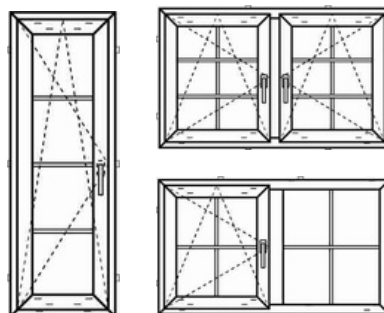

UPVC WINDOWS AND DOORS WITH DECORATIVE PARTITIONS

Decorative partitions are available with any door or window. As partitions are installed in the space between two panes of glass, this means you can have a colonial or French style house without the hassle to clean the small panes of glass and dust collecting partitions.

Doors

Windows