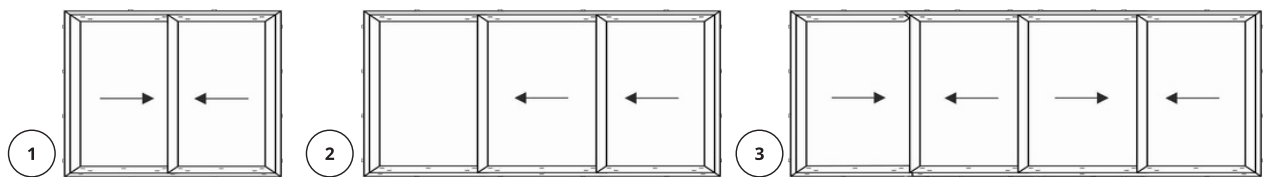

[Read more:](#)

<https://scandicabins.com.au/upvc-windows/>

uPVC Doors

Hinged Doors

Euro Slide Doors

Notes. Euro slide doors come in fixed dimensions, 2100 mm high and 1000 mm wide panels.

Tilt & Slide Doors

uPVC Windows

Tilt and Turn Windows

Note. Tilt and Turn windows made as a single panel without the partition has limits of Max width = 1400 mm and height = 1500 mm.

Tilt only Windows

Note. Min height of 400 mm apply to tilt only windows.

Euro Slide Windows

Notes. Min height of 700 mm apply to Euro slide windows.

Fixed Windows

UPVC WINDOWS AND DOORS WITH DECORATIVE PARTITIONS

Decorative partitions are available with any door or window. As partitions are installed in the space between two panes of glass, this means you can have a colonial or French style house without the hassle to clean the small panes of glass and dust collecting partitions.