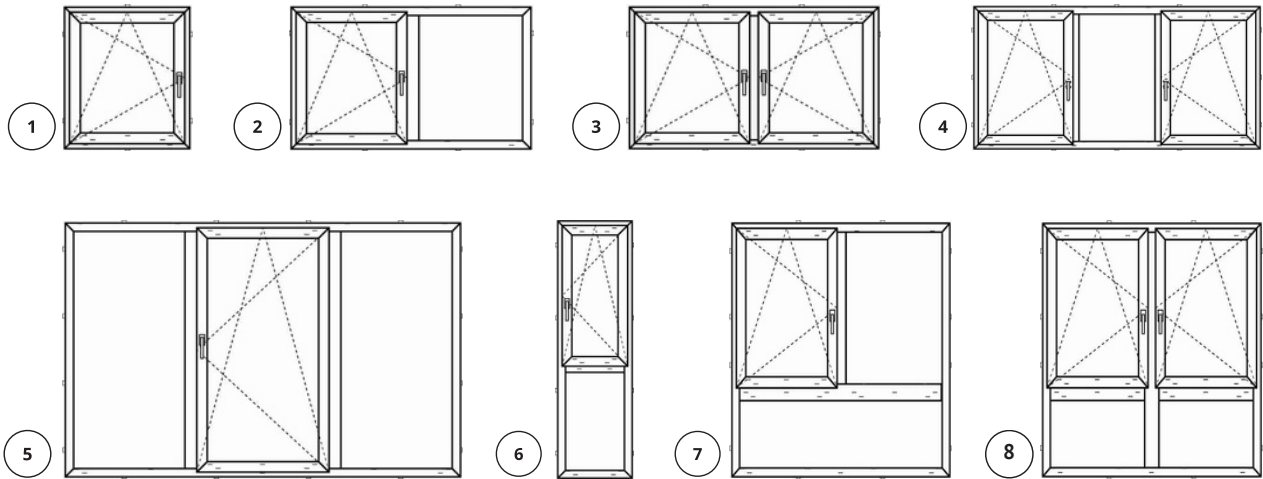

[Read more:](#)

<https://scandicabins.com.au/upvc-windows/>

uPVC Doors

Hinged Doors

Euro Slide Doors

Notes. Euro slide doors come in fixed dimensions, 2100 mm high and 1000 mm wide panels.

Tilt & Slide Doors

uPVC Windows

Tilt and Turn Windows

Note. Tilt and Turn windows made as a single panel without the partition has limits of Max width = 1400 mm and height = 1500 mm.

Tilt only Windows

Note. Min height of 400 mm apply to tilt only windows.

Euro Slide Windows

Notes. Min height of 700 mm apply to Euro slide windows.

Fixed Windows

UPVC WINDOWS AND DOORS WITH DECORATIVE PARTITIONS

Decorative partitions are available with any door or window. As partitions are installed in the space between two panes of glass, this means you can have a colonial or French style house without the hassle to clean the small panes of glass and dust collecting partitions.